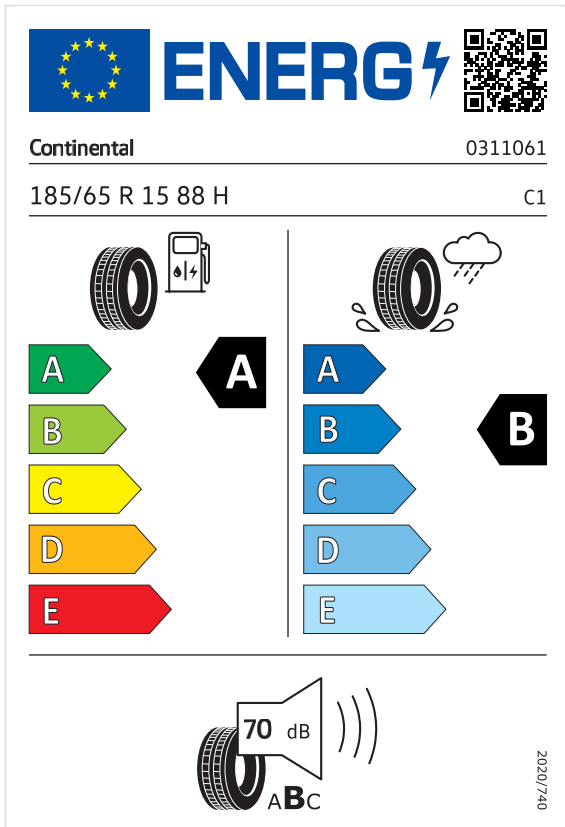

Continental - 0311061

Verordnung (EU) 2020/740