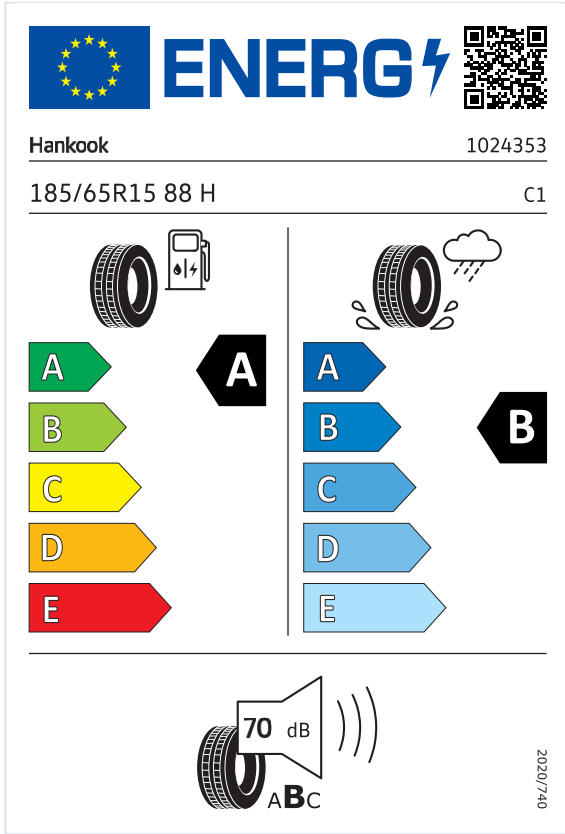

Hankook - 1024353

Verordnung (EU) 2020/740